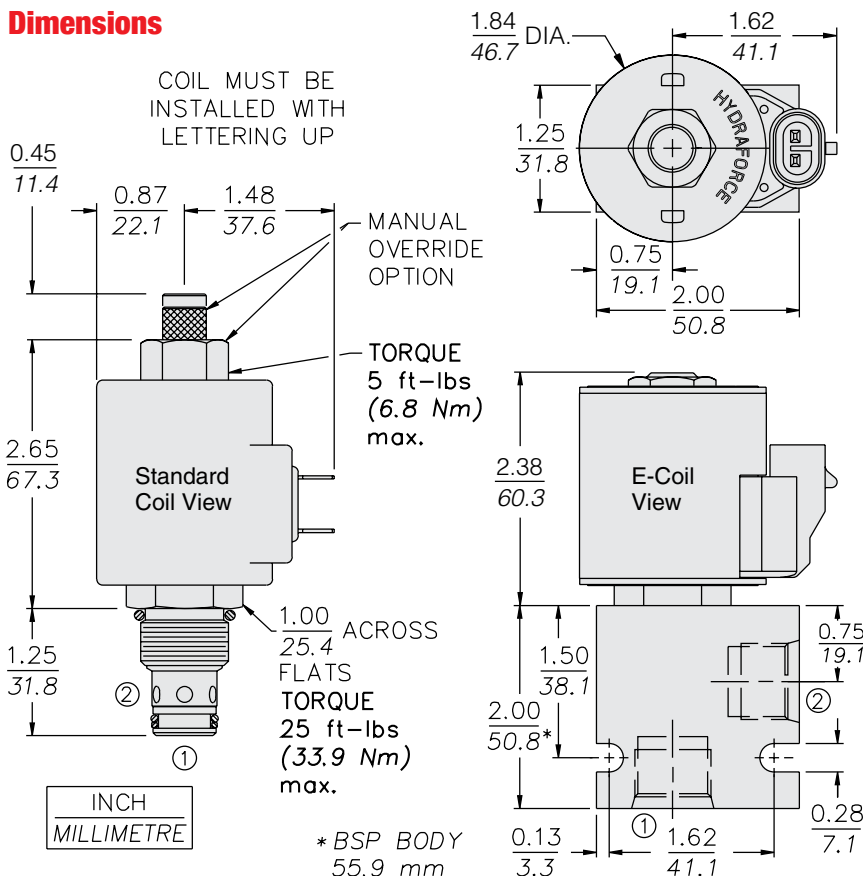

### 2 Way, Normally Closed, 207 BAR Rated

A solenoid-operated, two-way, normally closed, direct-acting, spool-type, screw-in hydraulic cartridge valve, designed to operate as a bidirectional blocking valve.

### Dimensions