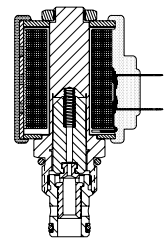

Symbols

USASI/ISO: